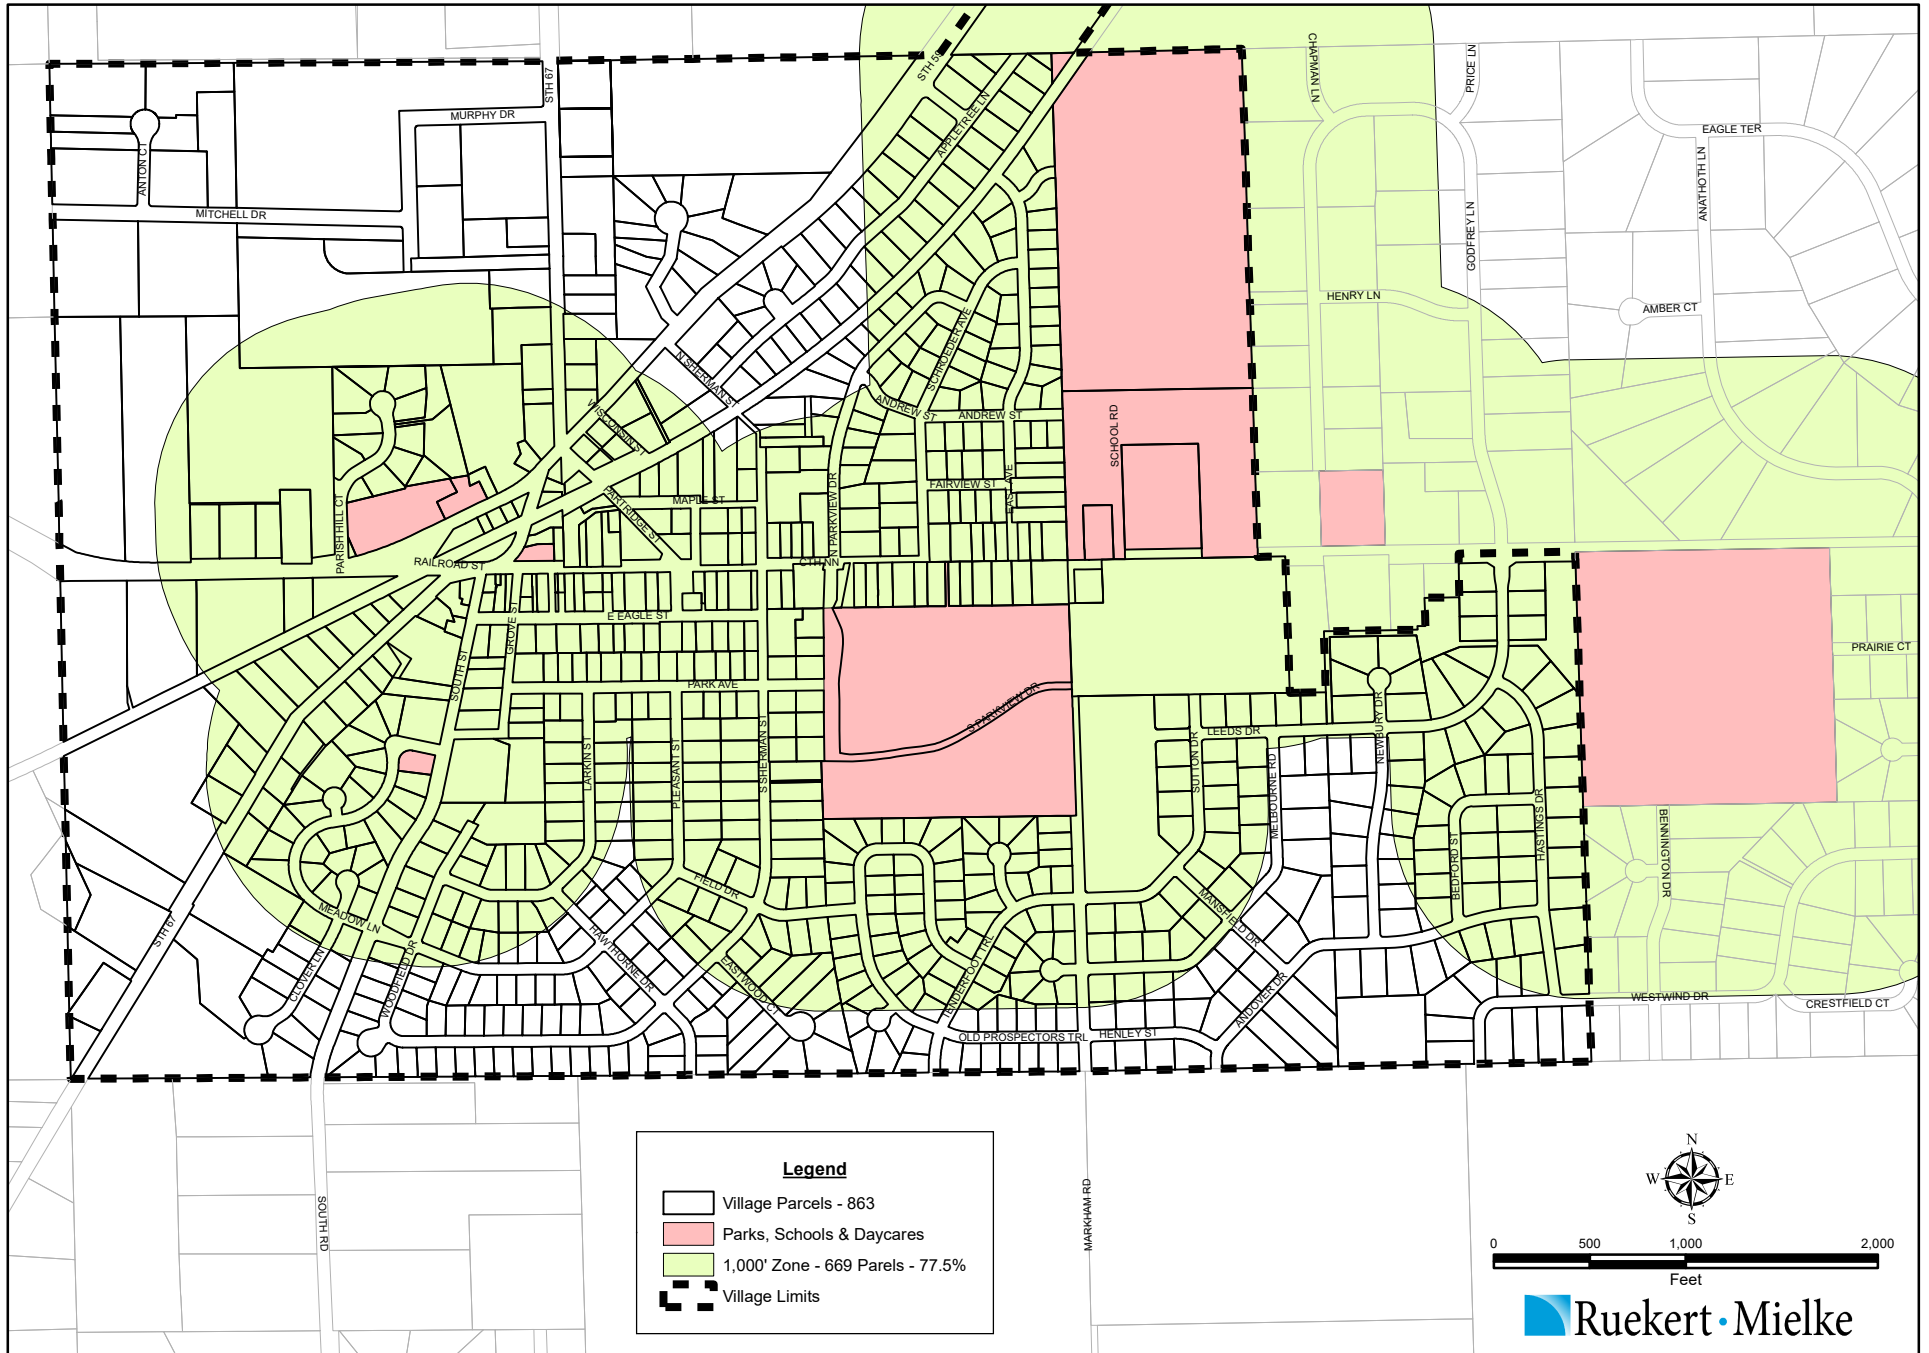

Village of Eagle Waukesha County, Wisconsin

I:\Projects\06_Eagle_Village\OffenderMap.mxd
Date: 2/2018 DLA